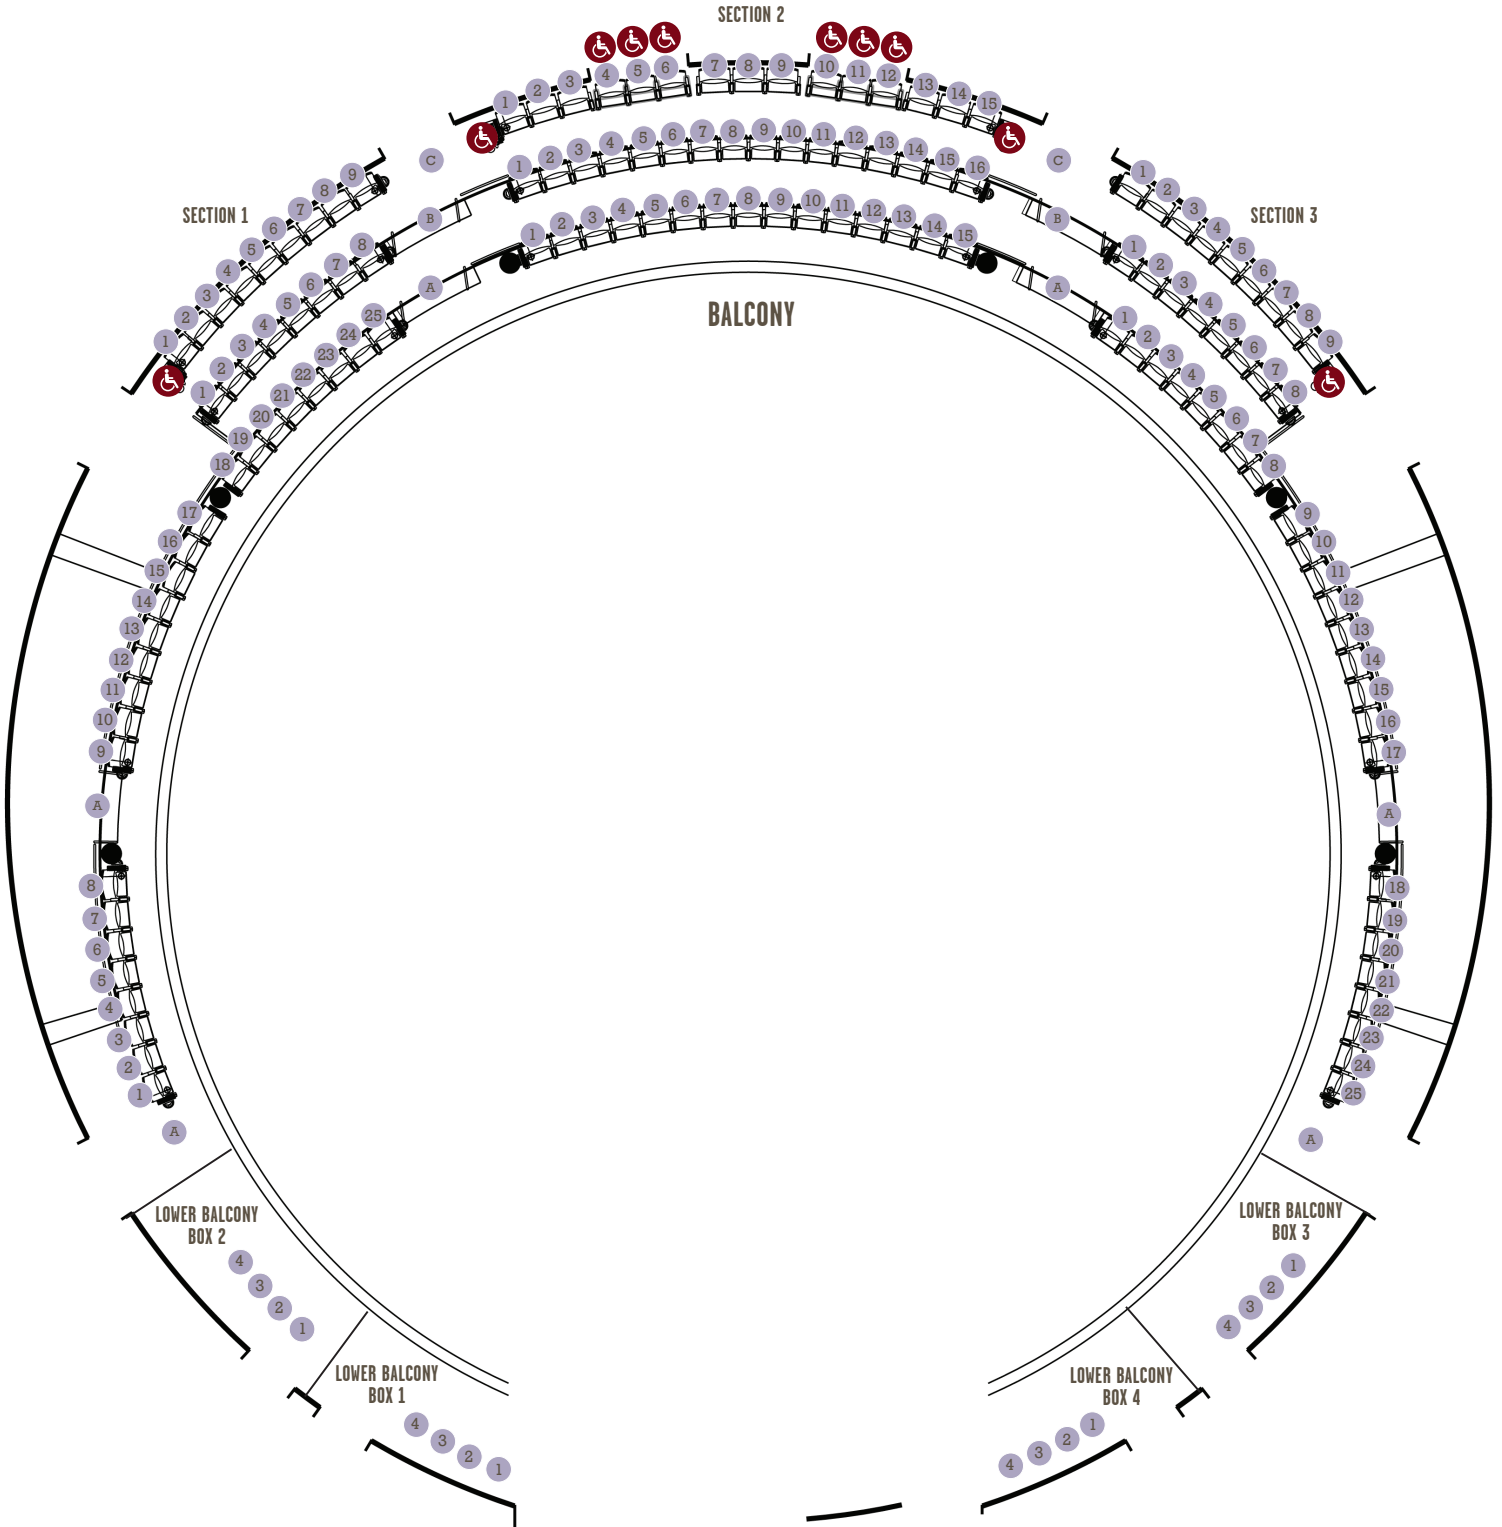

# CMA THEATER: SEATING DIAGRAM STAGE / MEZZANINE

# CMA THEATER: SEATING DIAGRAM LOWER BALCONY LEVEL

# CMA THEATER: SEATING DIAGRAM UPPER BALCONY LEVEL