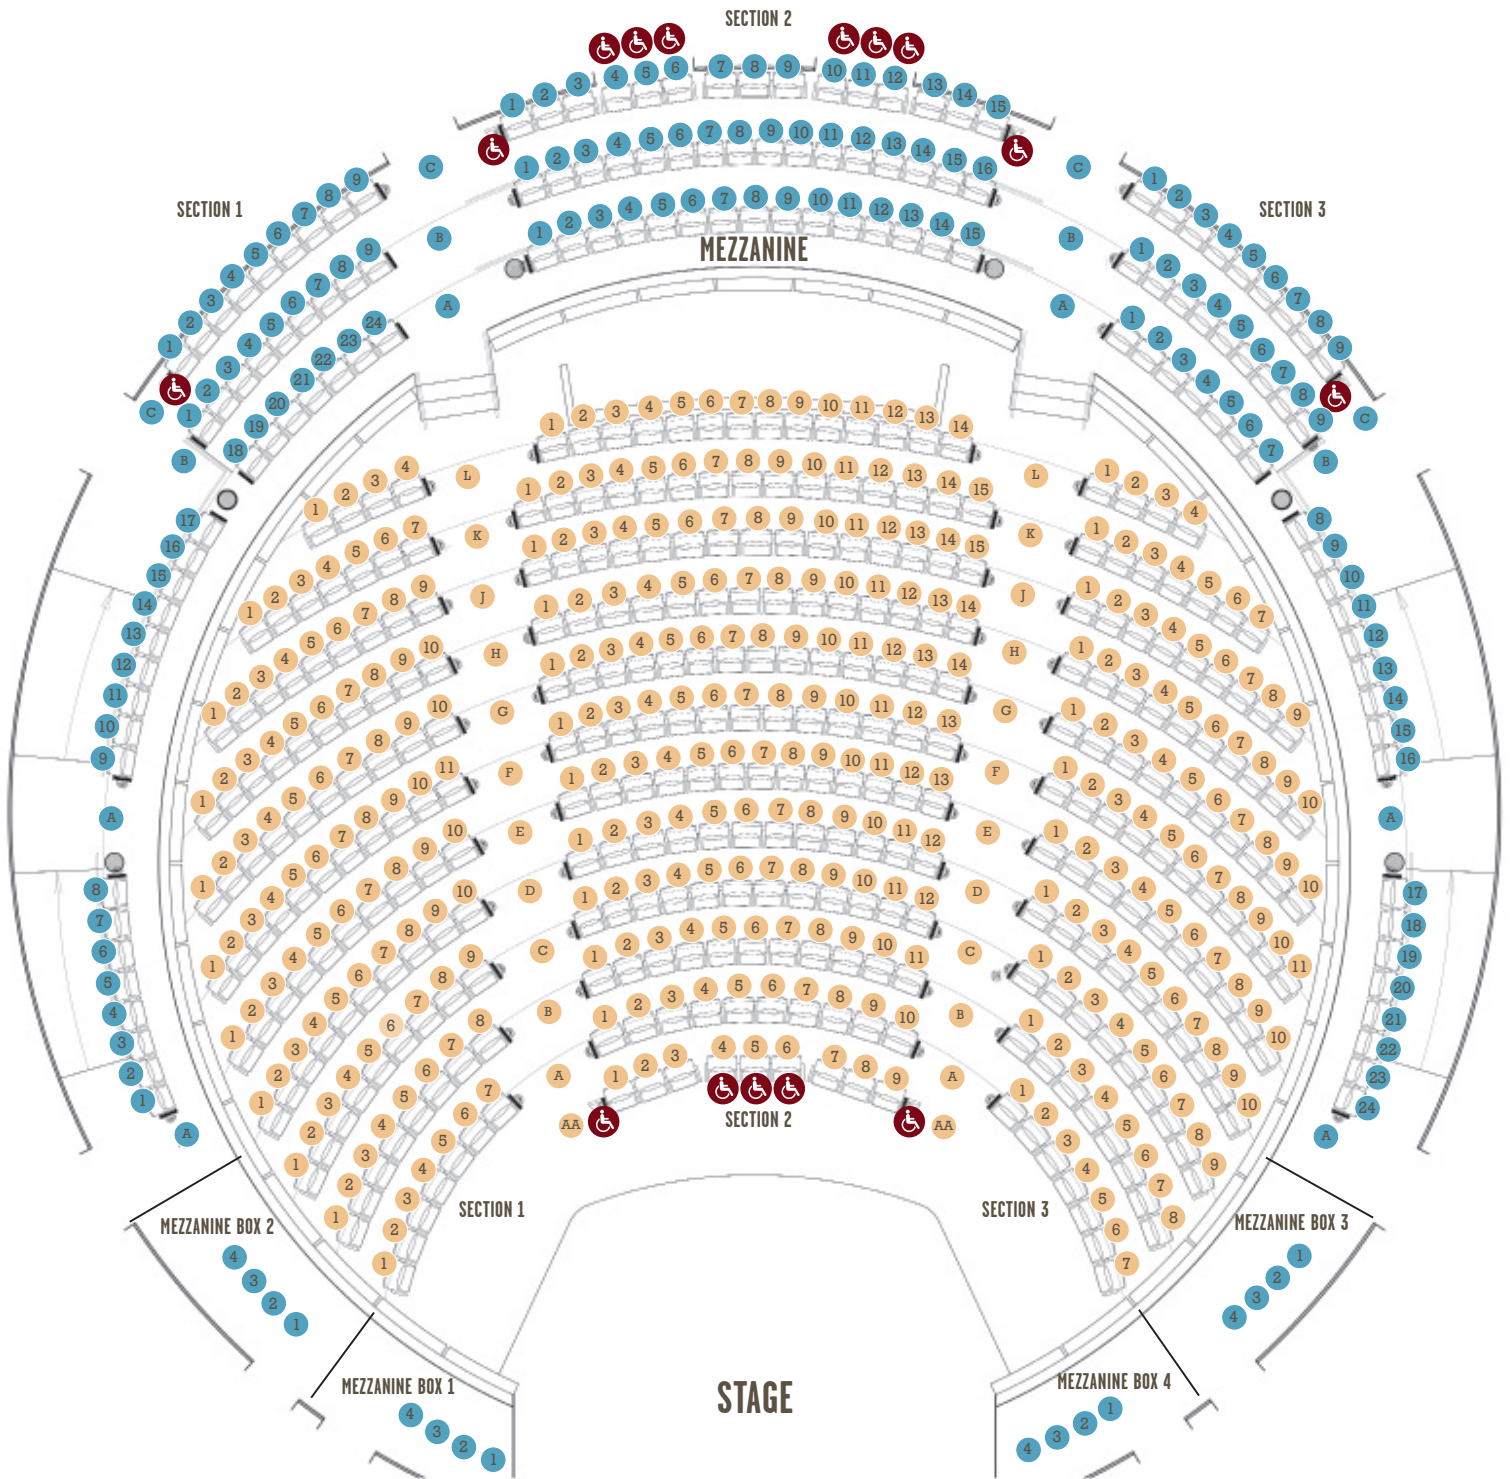

# CMA THEATER: SEATING DIAGRAM STAGE / MEZZANINE

# CMA THEATER: SEATING DIAGRAM LOWER BALCONY LEVEL

# CMA THEATER: SEATING DIAGRAM UPPER BALCONY LEVEL